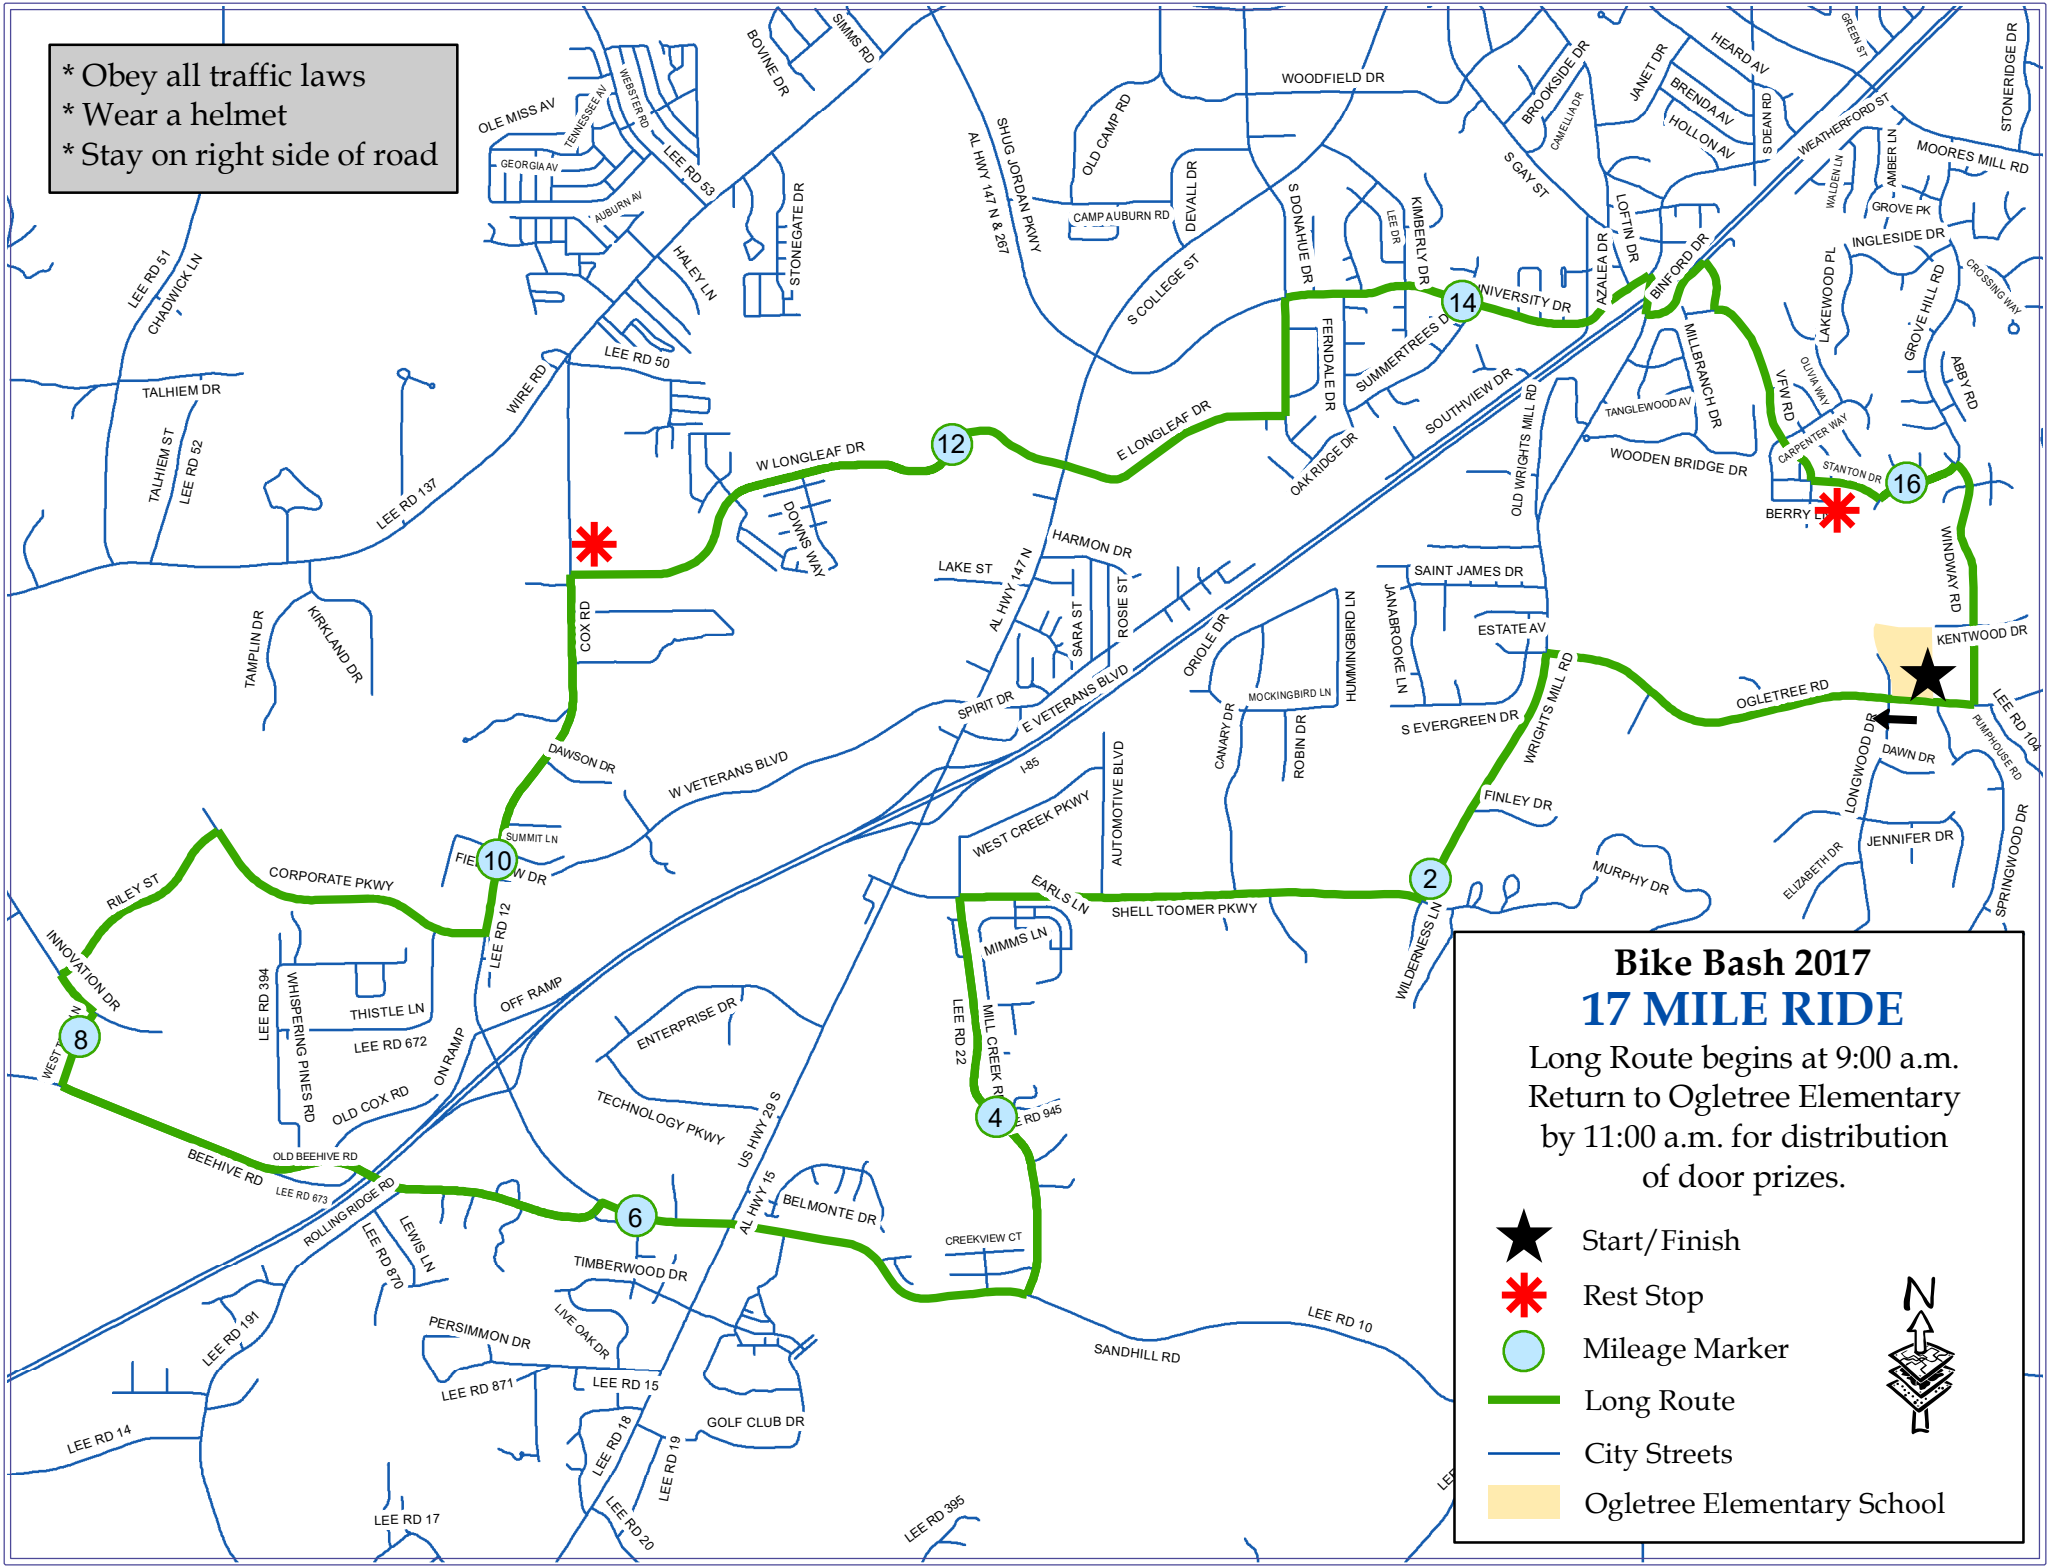

* Obey all traffic laws
 * Wear a helmet
 * Stay on right side of road

Bike Bash 2017
17 MILE RIDE

Long Route begins at 9:00 a.m.
 Return to Ogletree Elementary
 by 11:00 a.m. for distribution
 of door prizes.

-  Start/Finish
-  Rest Stop
-  Mileage Marker
-  Long Route
-  City Streets
-  Ogletree Elementary School